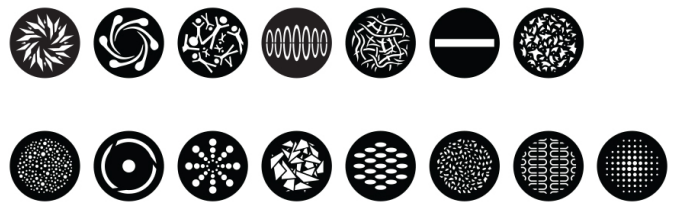

COLORS

GOBOS